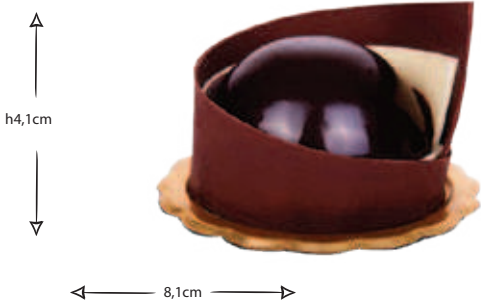

KÖŞELİ SİLİNDİR

CORNER CYLINDER

Ürün kodu/Product code: **26005**