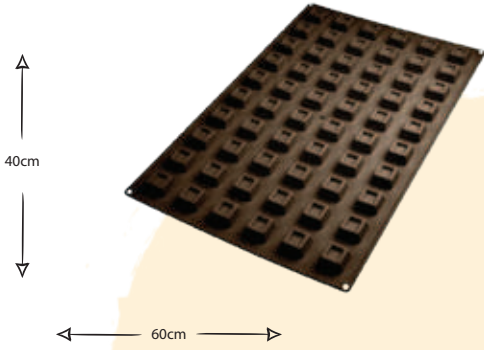

40cm

60cm

OVAL STICKS

Ürün kodu/Product code: 26012

h4,3cm

37cm

h4,2cm

7,3cm

TAM KÜRE

FULL SPHERE

Ürün kodu/Product code: 26013

40cm

60cm

40cm

60cm

MİNİ KARE PETİFÜR

SMALL SQUARE

Ürün kodu/Product code: 26014

h1,6cm

3,5cm

h7cm

8cm

PİRAMİT

PYRAMID

Ürün kodu/Product code: 26015

40cm

60cm

SARFON GIDA SAN. VE TİC. LTD. ŞTİ.