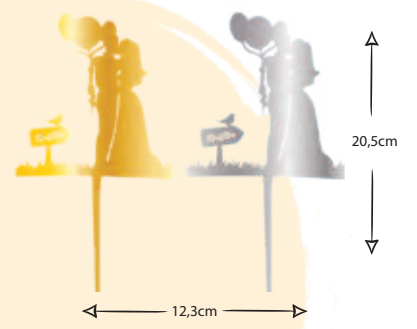

COUPLE

- Ürün kodu/Product code: **15016**
- Ürün kodu/Product code: **15017**
- Ahşap Ürün kodu/Wood Product code: **18016**