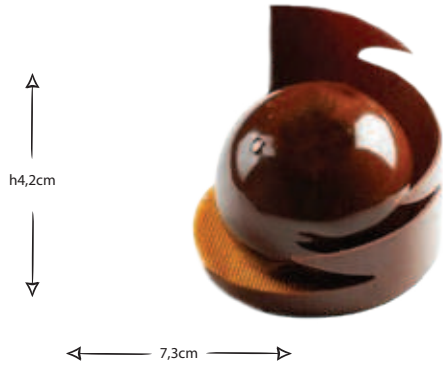

h4,2cm

7,3cm