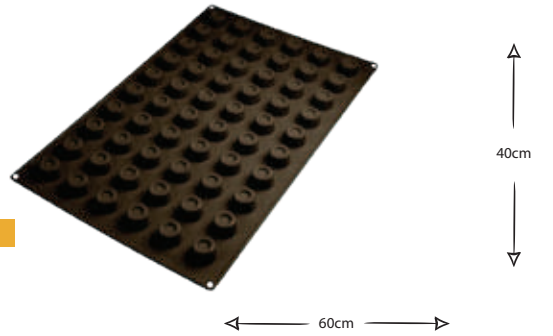

SKIRT MOULD

Ürün kodu/Product code: **26010**

VOLKAN PETİFÜR

VOLCANO

Ürün kodu/Product code: **26011**

40cm

60cm

OVAL STICKS