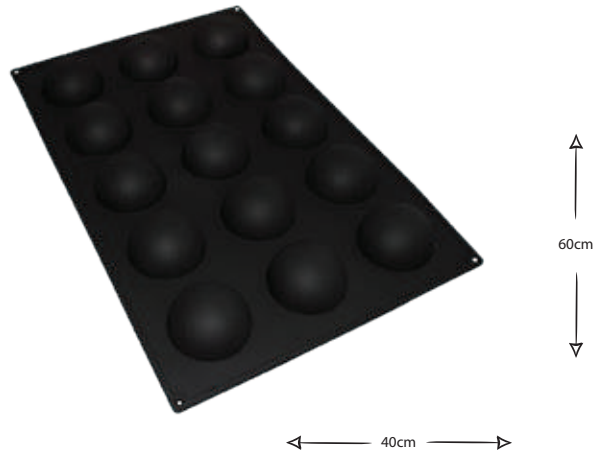

DOUBLE DOME
DOUBLE DOME
Ürün kodu/Product code: **26056**