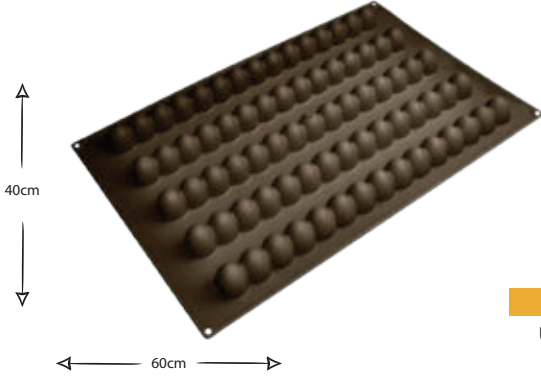

SKIRT MOULD

Ürün kodu/Product code: **26010**

VOLKAN PETİFÜR

VOLCANO

Ürün kodu/Product code: **26011**

40cm

60cm

OVAL STICKS